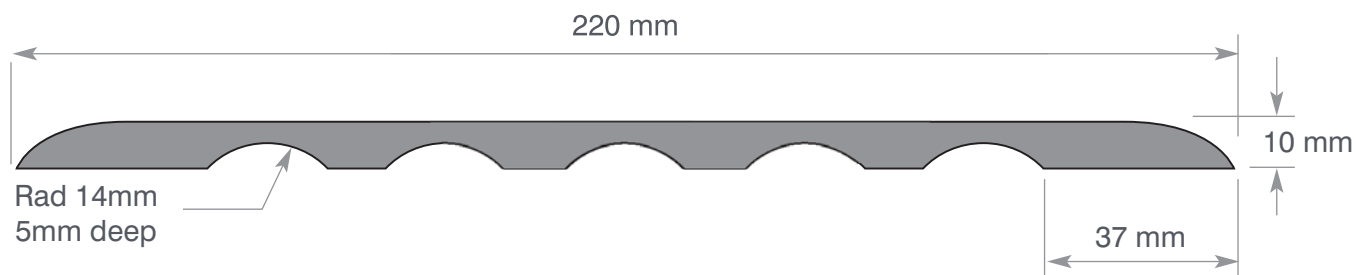

Wall Protector DUK-WP-5

Weight: 2 Kg

Size: 80 x 22 x 1 cm

Material: Rubber

Features: Reflective chevrons.
Protects car doors when opening.
6 Holes for screw fixings.

Standard length
80 cms

**Need Help
or Advice?**